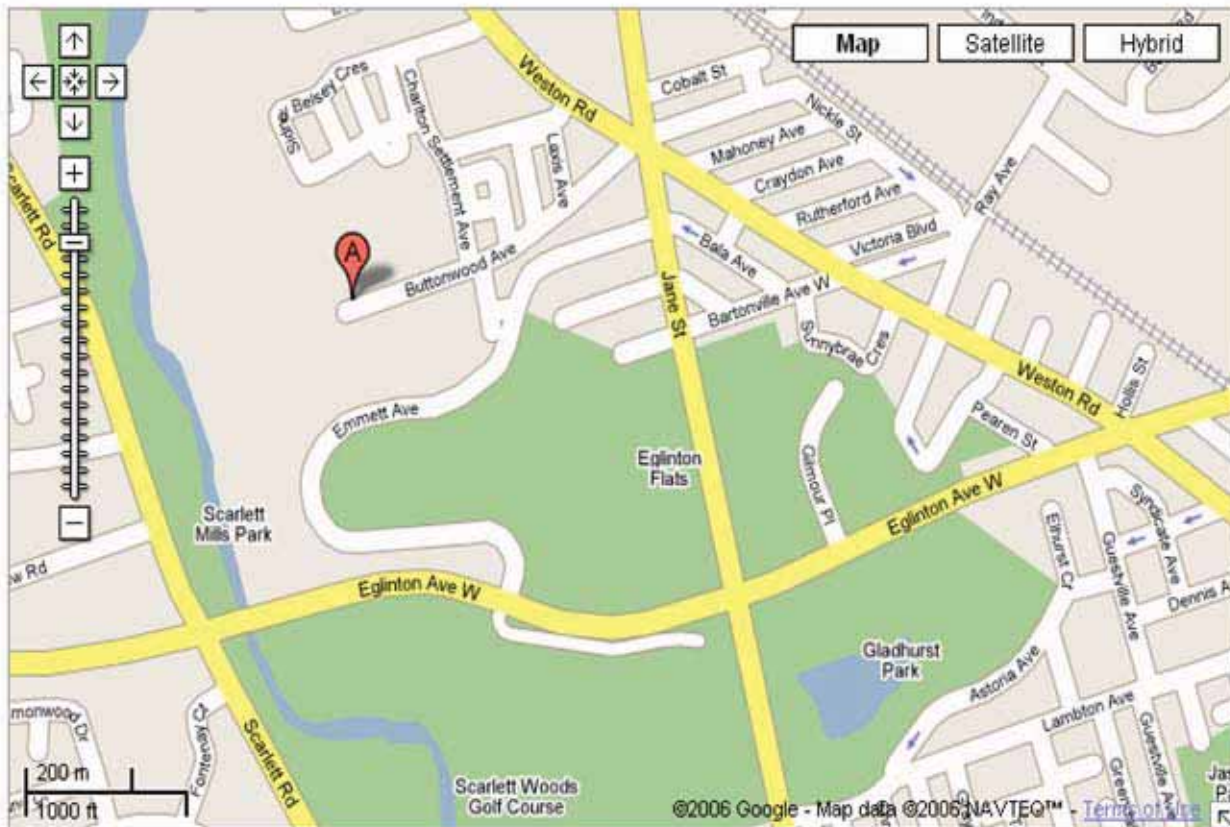

## Toronto Assessment Centre Directions & Map

82 Buttonwood Avenue  
Toronto, Ontario  
M6M 2J5

Located one intersection north of Eglinton Avenue West, just west off Jane Street.

**Parking:** Proceed to the entrance gate of the parking lot immediately in front of the Ruddy Building. On the key pad, press 1 and then the # key to call Assessment Centre reception. The receptionist will greet you via intercom and raise the parking gate.

**Please Note:** Vehicle traffic can not access Buttonwood Avenue directly from either Weston Road or Jane Street.